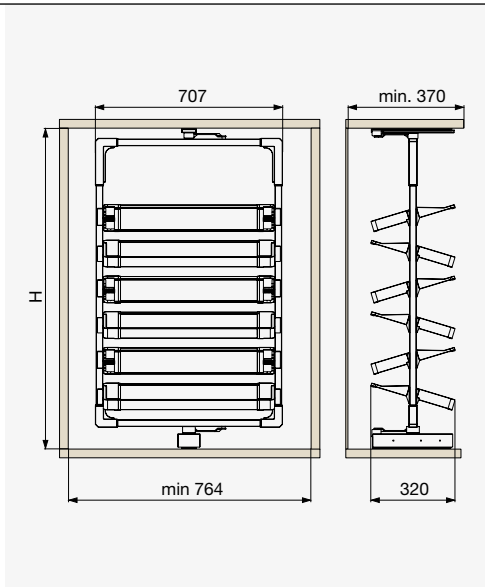

⊕ Riex VX65 Pull-Out Frame with Jewellery Box

- Full extension soft-close concealed slides
- Width adjustment 20 mm
- Aluminium frame
- Dark grey colour

Cabinet width KB [mm]	Code	Width LW [mm]	Height [mm]	Depth [mm]
600	F000585	564-584	61	420
700	F000586	664-684		
800	F000587	764-784		
900	F000588	864-884		

- Soft-close system
- 5 hangers
- Dark grey colour
- Recommended minimum cabinet height is 700 mm

Code	Width [mm]	Height [mm]	Depth [mm]
F000590	350	145	425

⊕ Riex VX47 Pull-Down Wardrobe Bar

- Loading capacity 25 kg
- Up and down soft-close
- Width adjustment 200 mm
- Dark grey colour

11

Cabinet width KB [mm]	Code	Width LW [mm]	Height [mm]	Depth [mm]
600-800	F000594	564-764	808	140
800-1000	F000595	764-964		

⊕ Riex VX34 Square Wardrobe Bar

- Aluminium bar
- Dark grey colour

Length [mm]	Code	Width [mm]	Height [mm]
1000	F000596	15	30

● Riex VX34 Wardrobe Bar Holder

Mounting	Code
Side	F000597
Under a shelf	F000598

● Riex VX53 Rotating Shoe Rack

- 180° rotating system saves space
- Height adjustment 100 mm
- The shoe rack consists of a frame and shelves
- It is always necessary to order both items
- Silver frame and brown shelves