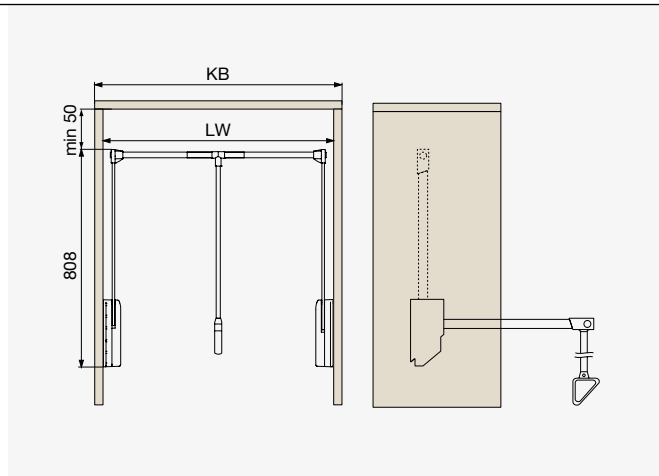

⊕ Riex VX65 Pull-Out Frame with Jewellery Box

- Full extension soft-close concealed slides
- Width adjustment 20 mm
- Aluminium frame
- Dark grey colour

Cabinet width KB [mm]	Code	Width LW [mm]	Height [mm]	Depth [mm]
600	F000585	564-584	61	420
700	F000586	664-684		
800	F000587	764-784		
900	F000588	864-884		

11

● Riex VX27 Pull-Out Rack for Hangers

- Soft-close system
- Dark grey colour
- Recommended minimum cabinet height is 1100 mm

Code	Width [mm]	Height [mm]	Depth [mm]
F000589	54	137	425

● Riex VX17 Pull-Out Trousers Hanger

- Soft-close system
- 5 hangers
- Dark grey colour
- Recommended minimum cabinet height is 700 mm

Code	Width [mm]	Height [mm]	Depth [mm]
F000590	350	145	425

⊕ Riex VX47 Pull-Down Wardrobe Bar

- Loading capacity 25 kg
- Up and down soft-close
- Width adjustment 200 mm
- Dark grey colour