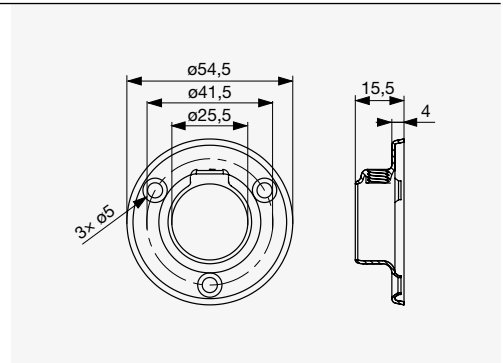

⊕ Riex VT24 / VT14
Oval Bar Shank Holder, 30 × 15 mm

Colour	Mounting	Code	Material
Nickel	Center	F001125	Zinc
	End	F001127	

11

⊕ Riex VT23
Round Wardrobe Bar, Diameter 25 mm

Colour	Thickness [mm]	Code	Length [mm]	Material
Chrome	0,7	F004988	3000	Steel
	1	F004989		

⊕ Riex VT23
Round Bar Holder, Diameter 25 mm

Colour	Code	Material	Mounting
Chrome	F005026	Steel	Side

Shoe Racks

11

➤ **Riex VS33**
Shoe Rack, Chrome / Black

Width W [mm]	Code	Colour
400-700	F000831	Chrome / black
700-1100	F000832	