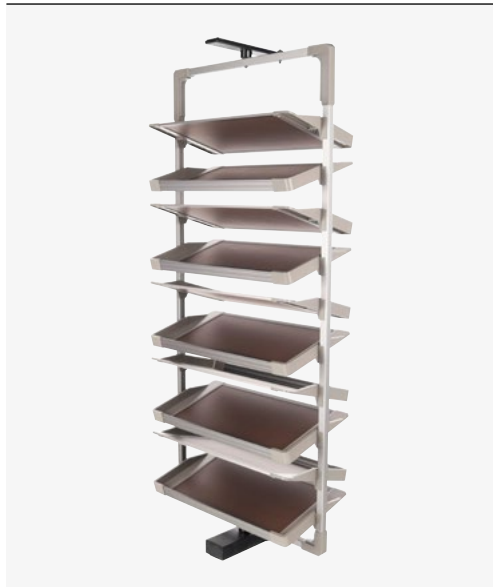

- Soft-close system
- 5 hangers
- Dark grey colour
- Recommended minimum cabinet height is 700 mm

Code	Width [mm]	Height [mm]	Depth [mm]
F000590	350	145	425

⊕ Riex VX47 Pull-Down Wardrobe Bar

- Loading capacity 25 kg
- Up and down soft-close
- Width adjustment 200 mm
- Dark grey colour

11

Cabinet width KB [mm]	Code	Width LW [mm]	Height [mm]	Depth [mm]
600-800	F000594	564-764	808	140
800-1000	F000595	764-964		

⊕ Riex VX34 Square Wardrobe Bar

- Aluminium bar
- Dark grey colour

Length [mm]	Code	Width [mm]	Height [mm]
1000	F000596	15	30

● Riex VX34 Wardrobe Bar Holder

Mounting	Code
Side	F000597
Under a shelf	F000598

● Riex VX53 Rotating Shoe Rack

- 180° rotating system saves space
- Height adjustment 100 mm
- The shoe rack consists of a frame and shelves
- It is always necessary to order both items
- Silver frame and brown shelves