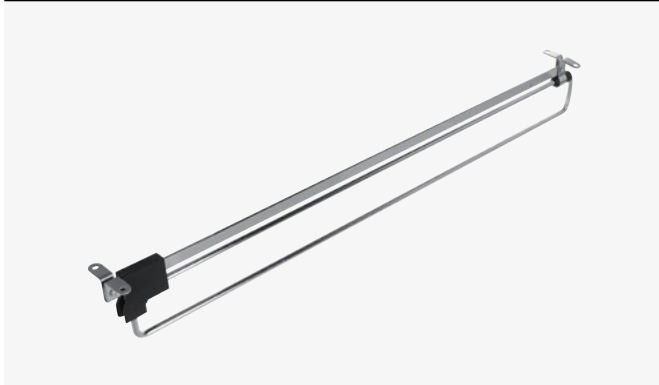

Pull-Out Hangers

➤ Riex VH21 Pull-Out Rack for Hangers, Chrome

Length L [mm]	Code	Length L1 [mm]	Length L2 [mm]
250	F000822	390	225
300	F000823	490	276
350	F000824	590	326
400	F000825	690	376
450	F000826	790	424
500	F000827	890	474