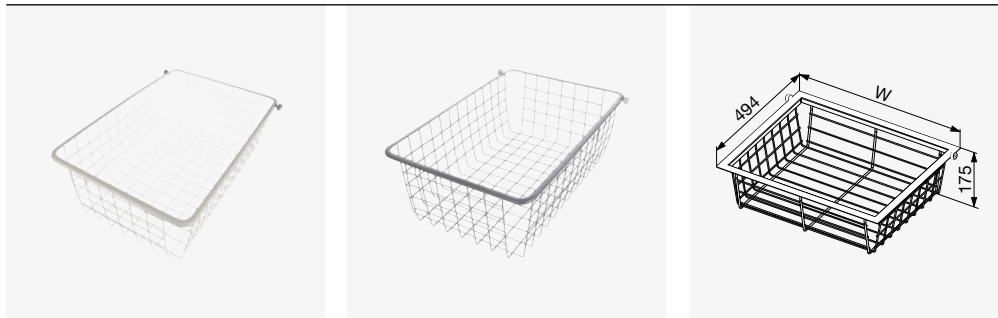

➤ Riex VB63 Wire Basket

- Roller slides have to be purchased separately
- Slides on p. 11.10

○ White   ● Dark grey

Cabinet width KB [mm]	White	Dark grey	Width W [mm]	Height [mm]	Depth [mm]
400	F001040	F001044	336	175	494
500	F001041	F001045	436		
600	F001042	F001046	536		
800	F001043	F001047	736