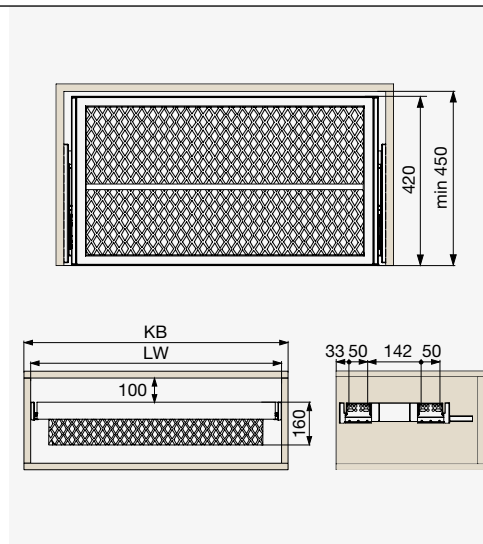

● Dark Grey Series	11.3
● Pull-Out Wire Baskets	11.9
● Pull-Out Hangers	11.11
● Wardrobe Bars	11.13
● Shoe Racks	11.17

Dark Grey Series

11

⊕ Riex VX95 Pull-Out Frame with Storage Mesh Basket

- Full extension soft-close concealed slides
- Width adjustment 20 mm
- Aluminium frame
- Dark grey colour

Cabinet width KB [mm]	Code	Width LW [mm]	Height [mm]	Depth [mm]
600	F000569	564-584	140	420
700	F000570	664-684		
800	F000571	764-784		
900	F000572	864-884		

⊕ Riex VX85 Pull-Out Frame with Shoe Rack

- Full extension soft-close concealed slides
- Width adjustment 20 mm
- Aluminium frame
- Dark grey colour

Cabinet width KB [mm]	Code	Width LW [mm]	Height [mm]	Depth [mm]
600	F000577	564-584	160	420
700	F000578	664-684		
800	F000579	764-784		
900	F000580	864-884		

⊕ Riex VX75 Pull-Out Frame with Trousers Rack

- Full extension soft-close concealed slides
- Width adjustment 20 mm
- Aluminium frame
- Dark grey colour
- Recommended minimum cabinet height is 700 mm

Cabinet width KB [mm]	Code	Width LW [mm]	Height [mm]	Depth [mm]
600	F000581	564-584	56	420
700	F000582	664-684		
800	F000583	764-784		
900	F000584	864-884		