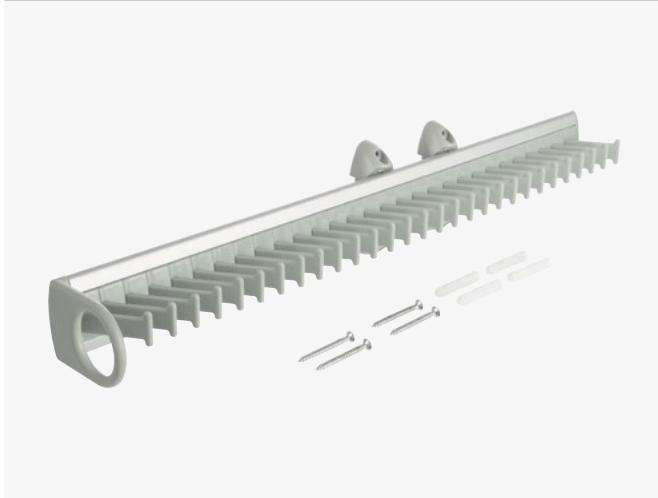

● Riex VH31
Pull-Out Tie / Belt Rack, Light Grey

Number
of hooks

29

Code

F001798