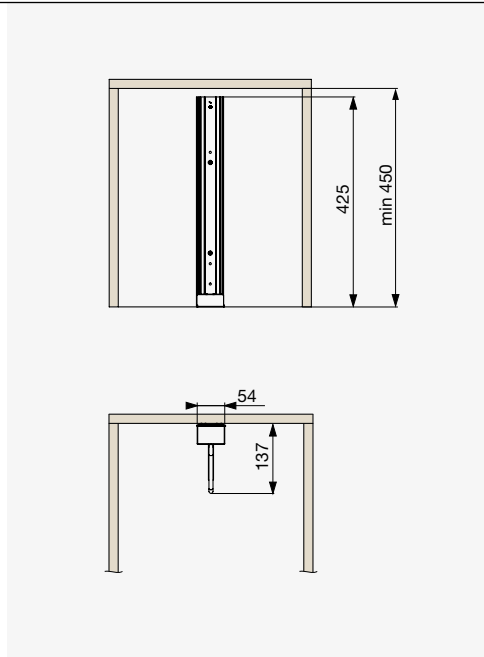

● Riex VX27 Pull-Out Rack for Hangers

- Soft-close system
- Dark grey colour
- Recommended minimum cabinet height is 1100 mm

Code	Width [mm]	Height [mm]	Depth [mm]
F000589	54	137	425