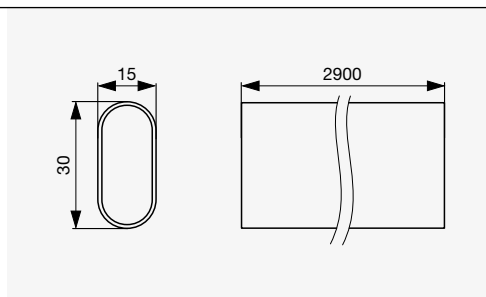

Wardrobe Bars

● Riex VT43 Pull-Down Wardrobe Bar

○ White

● Anodised aluminum / silver

• Loading capacity 10 kg

Cabinet width KB [mm]	White	Anodised aluminum / silver	Width LW [mm]	Height [mm]	Depth [mm]
726-956	F000834	F000835	690-920	840	150
956-1276	F000836	F000837	920-1240		

● Riex VT14 Wardrobe Bar, Oval, 30 × 15 mm

Colour	Code	Thickness [mm]	Length [mm]	Material
Anodised aluminium	F002769	1,1	2900	Aluminium

⊕ Riex VT24
Oval Wardrobe Bar, 30 × 15 mm

● Chrome

Colour	Thickness [mm]	Code	Length [mm]	Material
Chrome	0,7	F001096	3000	Steel
White		F001097		
Chrome	1,0	F001099		
Matt black		F001100		