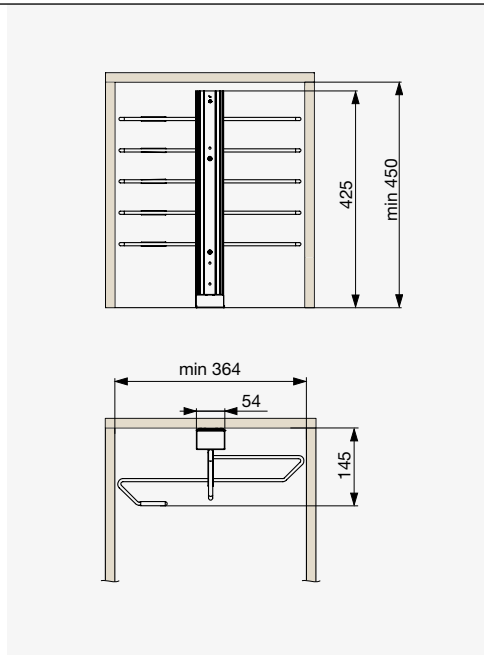

⊕ Riex VX65 Pull-Out Frame with Jewellery Box

- Full extension soft-close concealed slides
- Width adjustment 20 mm
- Aluminium frame
- Dark grey colour

Cabinet width KB [mm]	Code	Width LW [mm]	Height [mm]	Depth [mm]
600	F000585	564-584	61	420
700	F000586	664-684		
800	F000587	764-784		
900	F000588	864-884		

11

● Riex VX27 Pull-Out Rack for Hangers

- Soft-close system
- Dark grey colour
- Recommended minimum cabinet height is 1100 mm

Code	Width [mm]	Height [mm]	Depth [mm]
F000589	54	137	425

● Riex VX17 Pull-Out Trousers Hanger

- Soft-close system
- 5 hangers
- Dark grey colour
- Recommended minimum cabinet height is 700 mm

Code	Width [mm]	Height [mm]	Depth [mm]
F000590	350	145	425

⊕ Riex VX47 Pull-Down Wardrobe Bar

- Loading capacity 25 kg
- Up and down soft-close
- Width adjustment 200 mm
- Dark grey colour

11

Cabinet width KB [mm]	Code	Width LW [mm]	Height [mm]	Depth [mm]
600-800	F000594	564-764	808	140
800-1000	F000595	764-964		

⊕ Riex VX34 Square Wardrobe Bar

- Aluminium bar
- Dark grey colour

Length [mm]	Code	Width [mm]	Height [mm]
1000	F000596	15	30