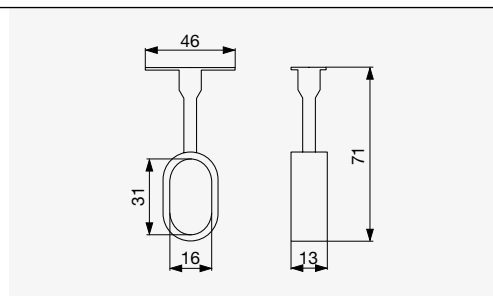

● Riex VT14 Wardrobe Bar, Oval, 30 × 15 mm

Colour	Code	Thickness [mm]	Length [mm]	Material
Anodised aluminium	F002769	1,1	2900	Aluminium

⊕ Riex VT24
Oval Wardrobe Bar, 30 × 15 mm

● Chrome

Colour	Thickness [mm]	Code	Length [mm]	Material
Chrome	0,7	F001096	3000	Steel
White		F001097		
Chrome	1,0	F001099		
Matt black		F001100		

⊕ Riex VT24 / VT14
Oval Bar Holder, 30 × 15 mm

● Nickel

Colour	Code	Material	Mounting
Nickel	F001117	Steel	
Nickel	F001118		
Chrome	F001119	Zinc	Side
White	F001120		
Matt black	F001121		

⊕ Riex VT24 / VT14
Oval Bar Holder, 2 Pins, 30 × 15 mm

Colour	Code	Material	Mounting
Chrome	F001122	Zinc	Side with pins

⊕ Riex VT24 / VT14
Oval Bar Holder, Screwing under a Shelf, 30 × 15 mm

Colour	Code	Material	Mounting
● Chrome	F001123	Zinc	Under a shelf
● Matt black	F001124		

⊕ Riex VT24 / VT14
Oval Bar Shank Holder, 30 × 15 mm

Colour	Mounting	Code	Material
Nickel	Center	F001125	Zinc
	End	F001127	

11

⊕ Riex VT23
Round Wardrobe Bar, Diameter 25 mm

Colour	Thickness [mm]	Code	Length [mm]	Material
Chrome	0,7	F004988	3000	Steel
	1	F004989		