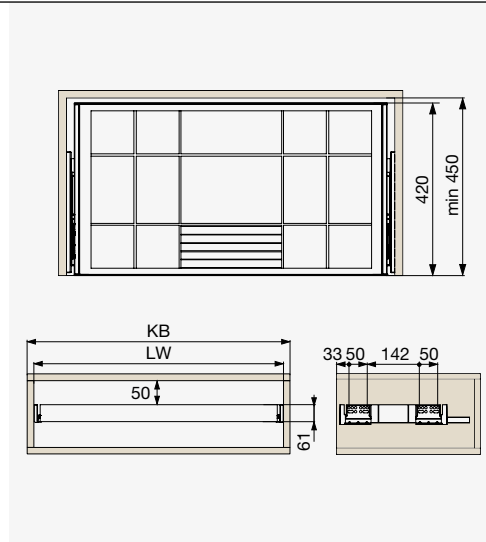

Cabinet width KB [mm]	Code	Width LW [mm]	Height [mm]	Depth [mm]
600	F000569	564-584	140	420
700	F000570	664-684		
800	F000571	764-784		
900	F000572	864-884		

⊕ Riex VX85 Pull-Out Frame with Shoe Rack

- Full extension soft-close concealed slides
- Width adjustment 20 mm
- Aluminium frame
- Dark grey colour

Cabinet width KB [mm]	Code	Width LW [mm]	Height [mm]	Depth [mm]
600	F000577	564-584	160	420
700	F000578	664-684		
800	F000579	764-784		
900	F000580	864-884		

⊕ Riex VX75 Pull-Out Frame with Trousers Rack

- Full extension soft-close concealed slides
- Width adjustment 20 mm
- Aluminium frame
- Dark grey colour
- Recommended minimum cabinet height is 700 mm

Cabinet width KB [mm]	Code	Width LW [mm]	Height [mm]	Depth [mm]
600	F000581	564-584	56	420
700	F000582	664-684		
800	F000583	764-784		
900	F000584	864-884		

⊕ Riex VX65 Pull-Out Frame with Jewellery Box

- Full extension soft-close concealed slides
- Width adjustment 20 mm
- Aluminium frame
- Dark grey colour

Cabinet width KB [mm]	Code	Width LW [mm]	Height [mm]	Depth [mm]
600	F000585	564-584	61	420
700	F000586	664-684		
800	F000587	764-784		
900	F000588	864-884		