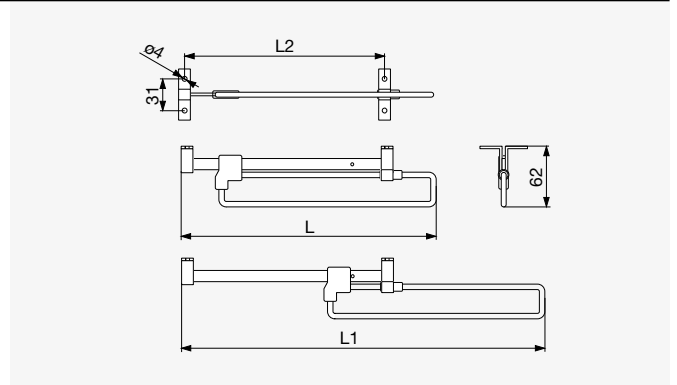

Pull-Out Hangers

➤ Riex VH21 Pull-Out Rack for Hangers, Chrome

Length L [mm]	Code	Length L1 [mm]	Length L2 [mm]
250	F000822	390	225
300	F000823	490	276
350	F000824	590	326
400	F000825	690	376
450	F000826	790	424
500	F000827	890	474