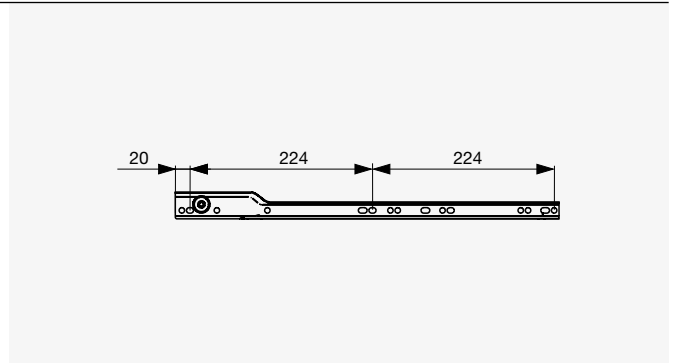

● Dark grey

- Roller slides compatible with baskets VB63 and VB66

Board thickness [mm]	White	Dark grey	Length [mm]
16	F000947	F000949	472
18-19	F000948	F000950