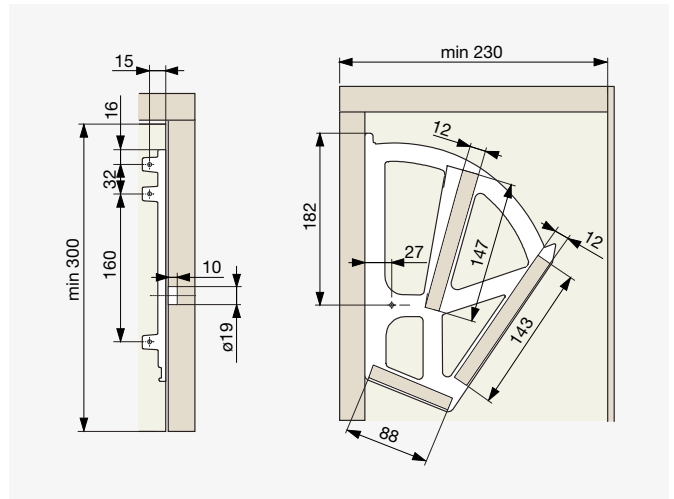

⊕ Riex VS13
Tilt-Out Shoe Rack, White

Number of shelves	Code	Colour
1	F000828	White
2	F000829	
3	F000830