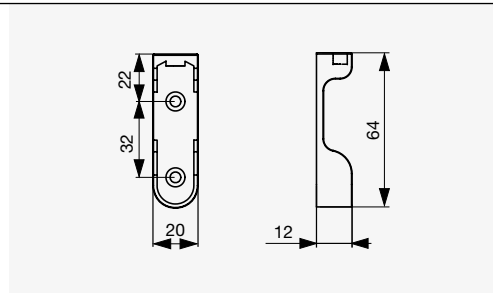

⊕ Riex VT24 / VT14
Oval Bar Holder, Screwing under a Shelf, 30 × 15 mm

Colour	Code	Material	Mounting
● Chrome	F001123	Zinc	Under a shelf
● Matt black	F001124