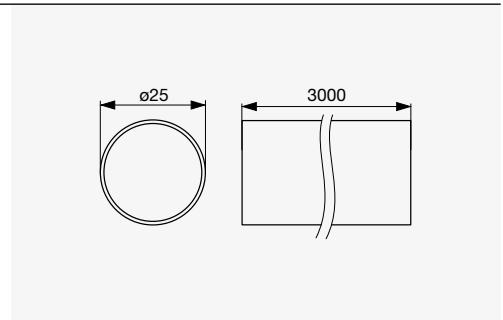

Colour	Code	Material	Mounting
Chrome	F001122	Zinc	Side with pins

⊕ Riex VT24 / VT14
Oval Bar Holder, Screwing under a Shelf, 30 × 15 mm

Colour	Code	Material	Mounting
● Chrome	F001123	Zinc	Under a shelf
● Matt black	F001124		

⊕ Riex VT24 / VT14
Oval Bar Shank Holder, 30 × 15 mm

Colour	Mounting	Code	Material
Nickel	Center	F001125	Zinc
	End	F001127	

11

⊕ Riex VT23
Round Wardrobe Bar, Diameter 25 mm

Colour	Thickness [mm]	Code	Length [mm]	Material
Chrome	0,7	F004988	3000	Steel
	1	F004989		