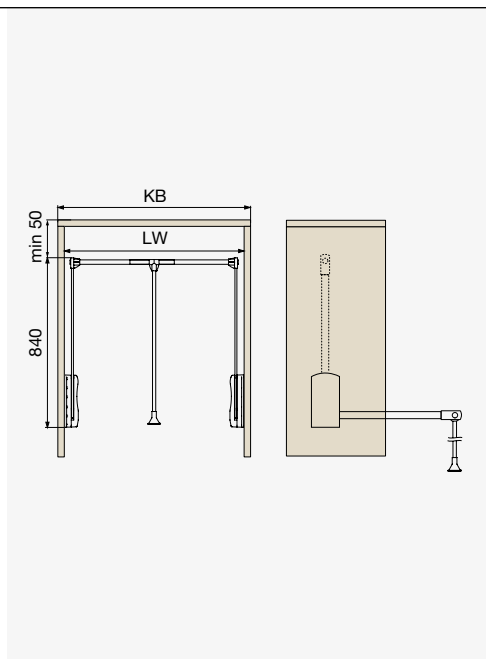

➤ Riex VH11 Pull-Out Trousers Hanger, Chrome

Number of hangers	Code
11	F001200

11

● Riex VH31
Pull-Out Tie / Belt Rack, Light Grey

Number
of hooks

29

Code

F001798

Wardrobe Bars

● Riex VT43 Pull-Down Wardrobe Bar

○ White

● Anodised aluminum / silver

• Loading capacity 10 kg

Cabinet width KB [mm]	White	Anodised aluminum / silver	Width LW [mm]	Height [mm]	Depth [mm]
726-956	F000834	F000835	690-920	840	150
956-1276	F000836	F000837	920-1240		

● Riex VT14 Wardrobe Bar, Oval, 30 × 15 mm

Colour	Code	Thickness [mm]	Length [mm]	Material
Anodised aluminium	F002769	1,1	2900	Aluminium

⊕ Riex VT24
Oval Wardrobe Bar, 30 × 15 mm

● Chrome

Colour	Thickness [mm]	Code	Length [mm]	Material
Chrome	0,7	F001096	3000	Steel
White		F001097		
Chrome	1,0	F001099		
Matt black		F001100		