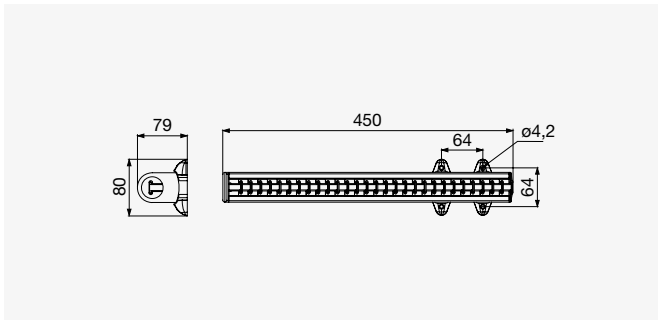

● Riex VH31
Pull-Out Tie / Belt Rack, Light Grey

Number
of hooks

29

Code

F001798