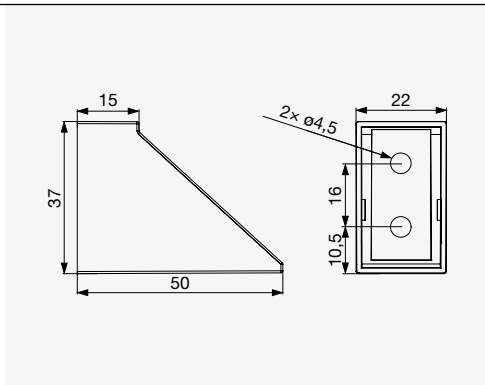

- Soft-close system
- 5 hangers
- Dark grey colour
- Recommended minimum cabinet height is 700 mm

Code	Width [mm]	Height [mm]	Depth [mm]
F000590	350	145	425

⊕ Riex VX47 Pull-Down Wardrobe Bar

- Loading capacity 25 kg
- Up and down soft-close
- Width adjustment 200 mm
- Dark grey colour

11

Cabinet width KB [mm]	Code	Width LW [mm]	Height [mm]	Depth [mm]
600-800	F000594	564-764	808	140
800-1000	F000595	764-964		

⊕ Riex VX34 Square Wardrobe Bar

- Aluminium bar
- Dark grey colour

Length [mm]	Code	Width [mm]	Height [mm]
1000	F000596	15	30

● Riex VX34 Wardrobe Bar Holder

Mounting	Code
Side	F000597
Under a shelf	F000598

● Riex VX53 Rotating Shoe Rack

- 180° rotating system saves space
- Height adjustment 100 mm
- The shoe rack consists of a frame and shelves
- It is always necessary to order both items
- Silver frame and brown shelves