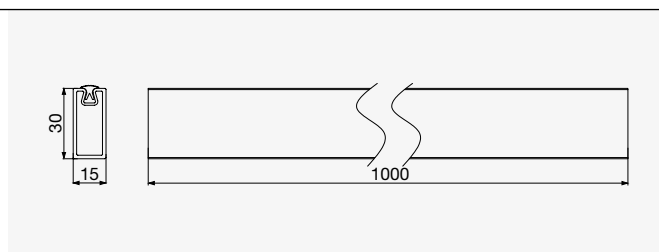

- Soft-close system
- 5 hangers
- Dark grey colour
- Recommended minimum cabinet height is 700 mm

Code	Width [mm]	Height [mm]	Depth [mm]
F000590	350	145	425

⊕ Riex VX47 Pull-Down Wardrobe Bar

- Loading capacity 25 kg
- Up and down soft-close
- Width adjustment 200 mm
- Dark grey colour

11

Cabinet width KB [mm]	Code	Width LW [mm]	Height [mm]	Depth [mm]
600-800	F000594	564-764	808	140
800-1000	F000595	764-964		

⊕ Riex VX34 Square Wardrobe Bar

- Aluminium bar
- Dark grey colour

Length [mm]	Code	Width [mm]	Height [mm]
1000	F000596	15	30