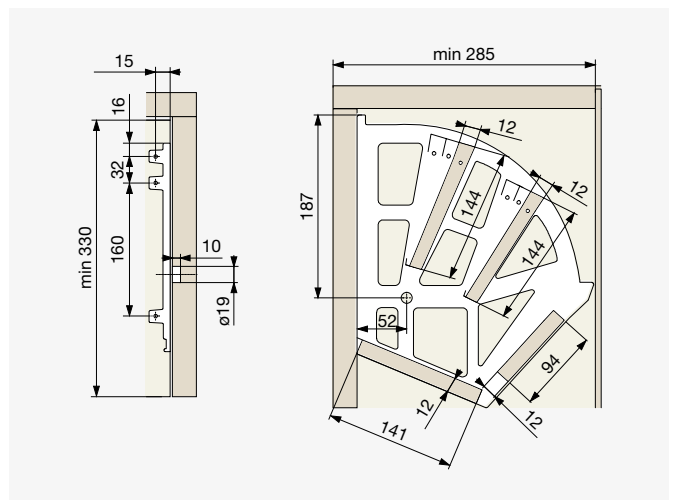

⊕ Riex VS13
Tilt-Out Shoe Rack, White

Number of shelves	Code	Colour
1	F000828	White
2	F000829	
3	F000830