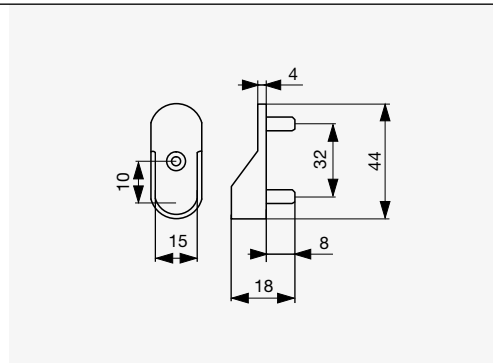

⊕ Riex VT24 / VT14
Oval Bar Holder, 2 Pins, 30 × 15 mm

Colour	Code	Material	Mounting
Chrome	F001122	Zinc	Side with pins