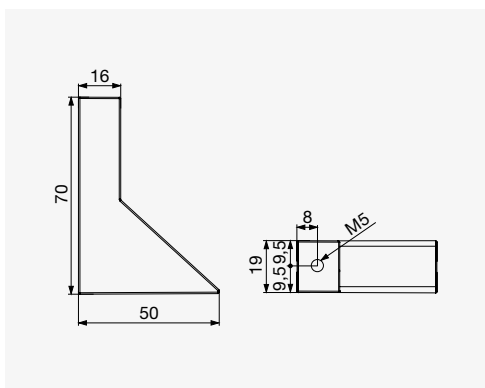

⊕ Riex VX65 Pull-Out Frame with Jewellery Box

- Full extension soft-close concealed slides
- Width adjustment 20 mm
- Aluminium frame
- Dark grey colour

Cabinet width KB [mm]	Code	Width LW [mm]	Height [mm]	Depth [mm]
600	F000585	564-584	61	420
700	F000586	664-684		
800	F000587	764-784		
900	F000588	864-884		

11

Cabinet width KB [mm]	Code	Width LW [mm]	Height [mm]	Depth [mm]
600-800	F000594	564-764	808	140
800-1000	F000595	764-964		

⊕ Riex VX34 Square Wardrobe Bar

- Aluminium bar
- Dark grey colour

Length [mm]	Code	Width [mm]	Height [mm]
1000	F000596	15	30

● Riex VX34 Wardrobe Bar Holder

Mounting	Code
Side	F000597
Under a shelf	F000598

● Riex VX53 Rotating Shoe Rack

- 180° rotating system saves space
- Height adjustment 100 mm
- The shoe rack consists of a frame and shelves
- It is always necessary to order both items
- Silver frame and brown shelves