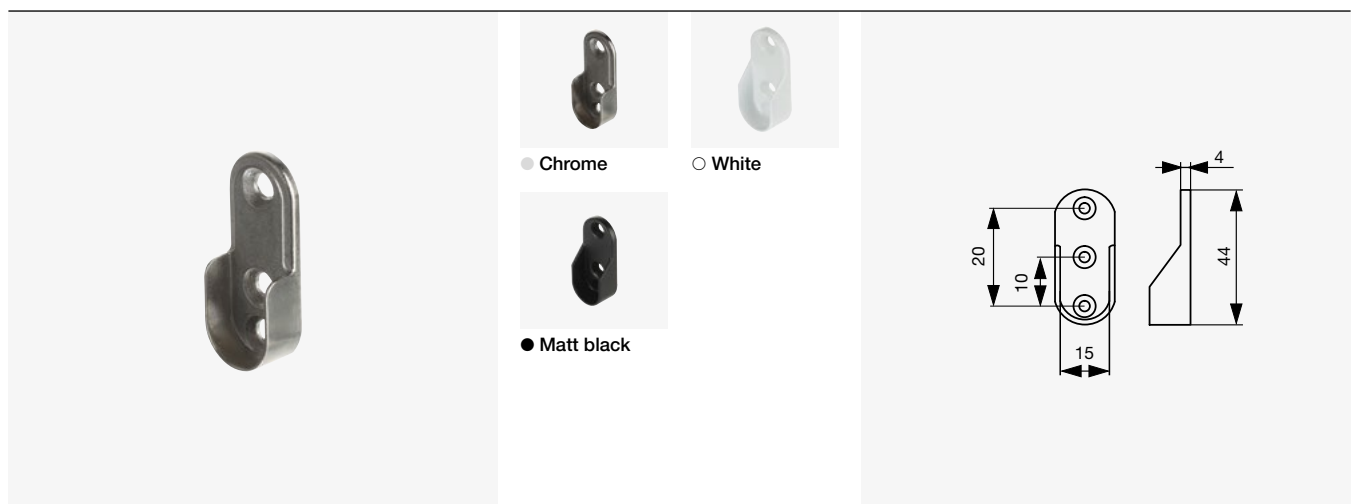

⊕ Riex VT24 / VT14
Oval Bar Holder, 30 × 15 mm

● Nickel

Colour	Code	Material	Mounting
Nickel	F001117	Steel	
Nickel	F001118		
Chrome	F001119	Zinc	Side
White	F001120		
Matt black	F001121