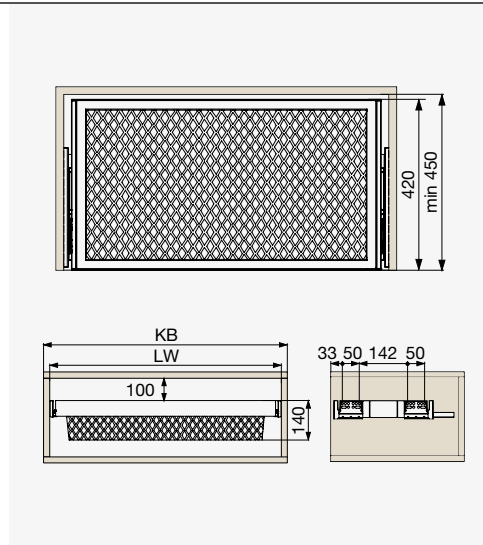

● Dark Grey Series	11.3
● Pull-Out Wire Baskets	11.9
● Pull-Out Hangers	11.11
● Wardrobe Bars	11.13
● Shoe Racks	11.17

Dark Grey Series

11

⊕ Riex VX95 Pull-Out Frame with Storage Mesh Basket

- Full extension soft-close concealed slides
- Width adjustment 20 mm
- Aluminium frame
- Dark grey colour

Cabinet width KB [mm]	Code	Width LW [mm]	Height [mm]	Depth [mm]
600	F000569	564-584	140	420
700	F000570	664-684		
800	F000571	764-784		
900	F000572	864-884		

⊕ Riex VX85 Pull-Out Frame with Shoe Rack

- Full extension soft-close concealed slides
- Width adjustment 20 mm
- Aluminium frame
- Dark grey colour

- Full extension soft-close concealed slides
- Width adjustment 20 mm
- Aluminium frame
- Dark grey colour
- Recommended minimum cabinet height is 700 mm

Cabinet width KB [mm]	Code	Width LW [mm]	Height [mm]	Depth [mm]
600	F000581	564-584	56	420
700	F000582	664-684		
800	F000583	764-784		
900	F000584	864-884		