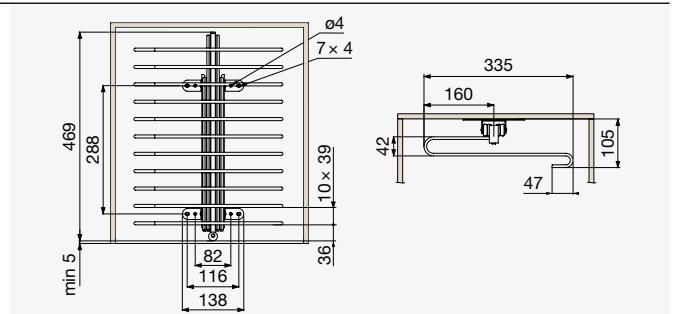

➤ Riex VH11 Pull-Out Trousers Hanger, Chrome

Number of hangers	Code
11	F001200

11