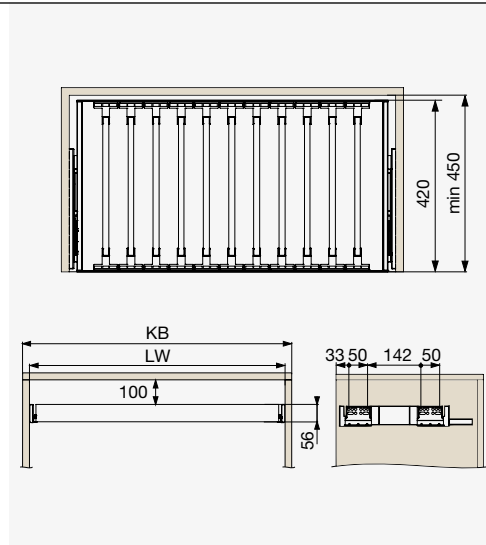

Cabinet width KB [mm]	Code	Width LW [mm]	Height [mm]	Depth [mm]
600	F000569	564-584	140	420
700	F000570	664-684		
800	F000571	764-784		
900	F000572	864-884		

⊕ Riex VX85 Pull-Out Frame with Shoe Rack

- Full extension soft-close concealed slides
- Width adjustment 20 mm
- Aluminium frame
- Dark grey colour

Cabinet width KB [mm]	Code	Width LW [mm]	Height [mm]	Depth [mm]
600	F000577	564-584	160	420
700	F000578	664-684		
800	F000579	764-784		
900	F000580	864-884		

⊕ Riex VX75 Pull-Out Frame with Trousers Rack

- Full extension soft-close concealed slides
- Width adjustment 20 mm
- Aluminium frame
- Dark grey colour
- Recommended minimum cabinet height is 700 mm

Cabinet width KB [mm]	Code	Width LW [mm]	Height [mm]	Depth [mm]
600	F000581	564-584	56	420
700	F000582	664-684		
800	F000583	764-784		
900	F000584	864-884		

⊕ Riex VX65 Pull-Out Frame with Jewellery Box

- Full extension soft-close concealed slides
- Width adjustment 20 mm
- Aluminium frame
- Dark grey colour

Cabinet width KB [mm]	Code	Width LW [mm]	Height [mm]	Depth [mm]
600	F000585	564-584	61	420
700	F000586	664-684		
800	F000587	764-784		
900	F000588	864-884		