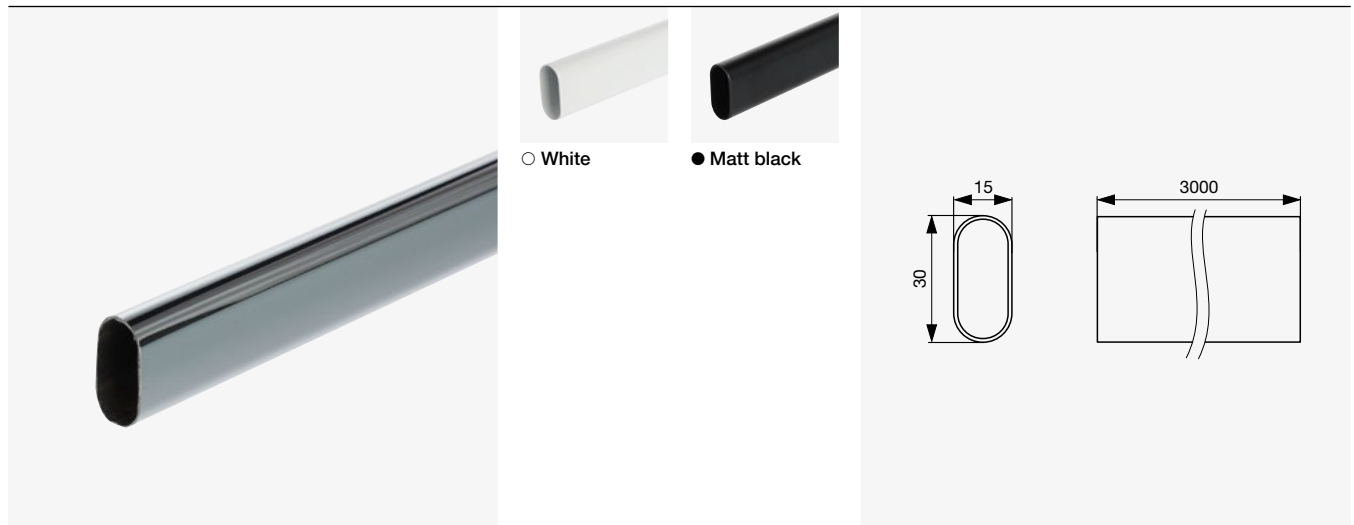

⊕ Riex VT24
Oval Wardrobe Bar, 30 × 15 mm

● Chrome

Colour	Thickness [mm]	Code	Length [mm]	Material
Chrome	0,7	F001096	3000	Steel
White		F001097		
Chrome	1,0	F001099		
Matt black		F001100