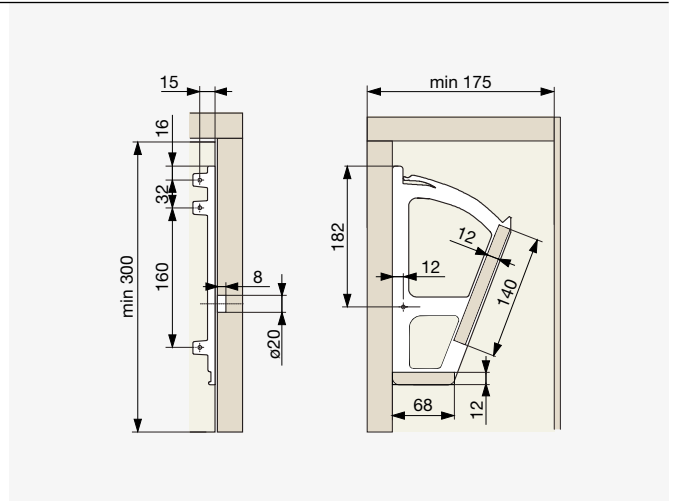

⊕ Riex VS13
Tilt-Out Shoe Rack, White

Number of shelves	Code	Colour
1	F000828	White
2	F000829	
3	F000830