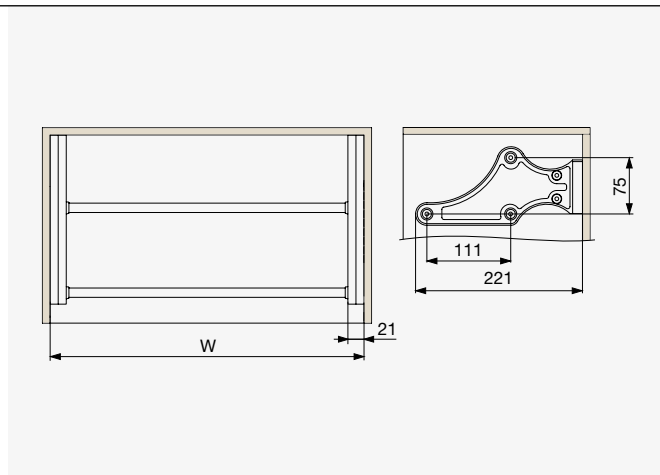

⊕ Riex VT24 / VT14
Oval Bar Shank Holder, 30 × 15 mm

Colour	Mounting	Code	Material
Nickel	Center	F001125	Zinc
	End	F001127	

11

⊕ Riex VT23
Round Wardrobe Bar, Diameter 25 mm

Colour	Thickness [mm]	Code	Length [mm]	Material
Chrome	0,7	F004988	3000	Steel
	1	F004989		

⊕ Riex VT23
Round Bar Holder, Diameter 25 mm

Colour	Code	Material	Mounting
Chrome	F005026	Steel	Side

Shoe Racks

11

➤ **Riex VS33**
Shoe Rack, Chrome / Black

Width W [mm]	Code	Colour
400-700	F000831	Chrome / black
700-1100	F000832	